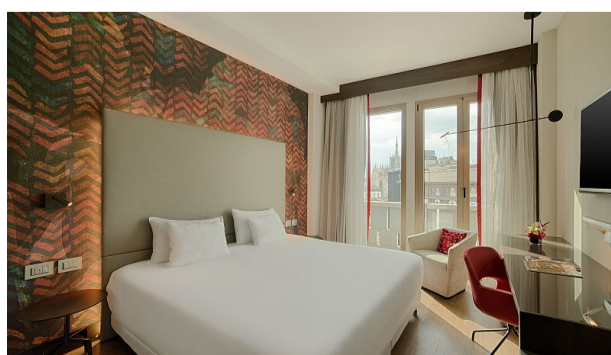

NH COLLECTION

HOTELS

NH COLLECTION

MILANO • PRESIDENT

HOTEL LOCATION

In the heart of the world fashion capital, the five stars hotel NH Collection Milano President is the perfect place for an unforgettable stay in the city.

With its privileged location in the Golden District of Via Montenapoleone and Via della Spiga, close to the city's major sights as Duomo, Galleria Vittorio Emanuele and La Scala Theatre, the hotel is ideal to experience the cultural attractions and the city's unique vibe, both for leisure or work trip.

Milano Linate airport

9 km / 15 min

Milano Centrale railway station

5 km / 10 min

San Babila metro stop

0,500 km / 5 min

Duomo Cathedral

0,750 km / 10 min

Largo Augusto, 10

20122 Milan

Italy

T. +39 02 77461

nhcollectionpresident@nh-hotels.com

<https://www.nh-hotels.com/hotel/nh-collection-milano-president>

HOTEL SERVICES

All the 274 modern rooms are carefully decorated and fitted out with modern furniture to offer the most pleasant and comfortable stay. Some of the rooms at highest floors overlook the pinnacles of Duomo, the worldwide famous Cathedral of Milan.

Our stylish restaurant "Verzee" offers an extraordinary gastronomic experience that awakens the senses through the tastes and flavours of a fine Italian and International cuisine.

The exclusive offer of NH Collection Milano President is enriched by a well-equipped fitness area.

FUNCTION ROOMS

NH Collection Milano President offers for your meetings and events 7 multifunctional meeting rooms, five of them enjoying natural light.

The main hall has a total meeting area of 240 square meters and can accommodate up to 250 people. It can be divided into five different sections according to the need.