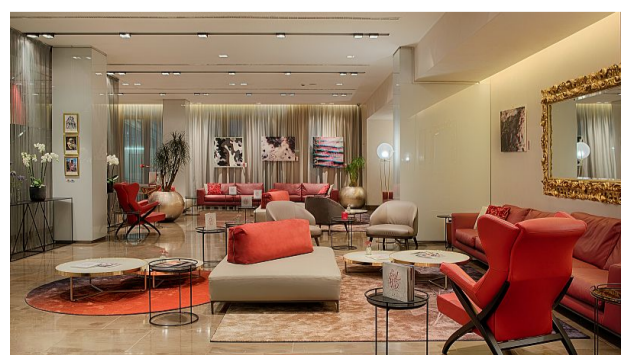

NH COLLECTION

HOTELS

NH COLLECTION

MILANO • PRESIDENT

HOTEL LOCATION

In the heart of the world fashion capital, the five stars hotel NH Collection Milano President is the perfect place for an unforgettable stay in the city.

With its privileged location in the Golden District of Via Montenapoleone and Via della Spiga, close to the city's major sights as Duomo, Galleria Vittorio Emanuele and La Scala Theatre, the hotel is ideal to experience the cultural attractions and the city's unique vibe, both for leisure or work trip.

Milano Linate airport

9 km / 15 min

Milano Centrale railway station

5 km / 10 min

San Babila metro stop

0,500 km / 5 min

Duomo Cathedral

0,750 km / 10 min

Largo Augusto, 10

20122 Milan

Italy

T. +39 02 77461

nhcollectionpresident@nh-hotels.com

<https://www.nh-hotels.com/hotel/nh-collection-milano-president>

HOTEL SERVICES

All the 274 modern rooms are carefully decorated and fitted out with modern furniture to offer the most pleasant and comfortable stay. Some of the rooms at highest floors overlook the pinnacles of Duomo, the worldwide famous Cathedral of Milan.

Our stylish restaurant "Verzee" offers an extraordinary gastronomic experience that awakens the senses through the tastes and flavours of a fine Italian and International cuisine.

The exclusive offer of NH Collection Milano President is enriched by a well-equipped fitness area.

FUNCTION ROOMS

NH Collection Milano President offers for your meetings and events 7 multifunctional meeting rooms, five of them enjoying natural light.

The main hall has a total meeting area of 240 square meters and can accommodate up to 250 people. It can be divided into five different sections according to the need.